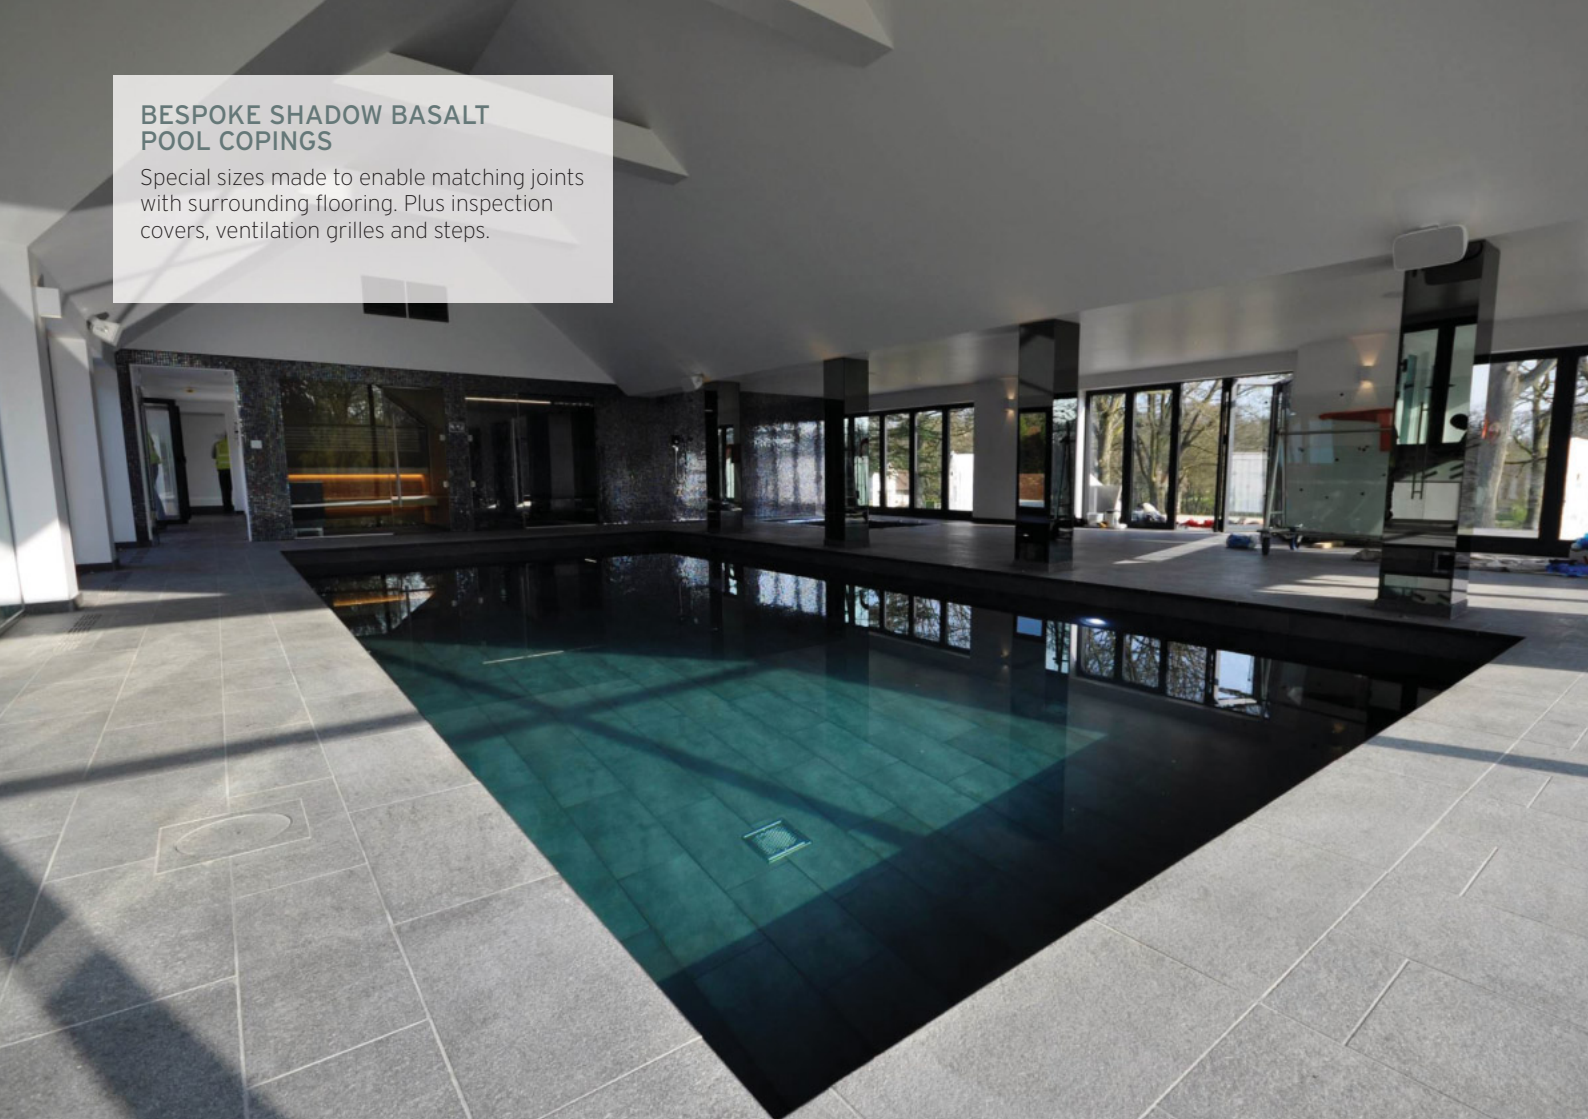

## CORNERS AND ROMAN ENDS

30mm One Piece Corner

38mm One Piece Corner

Standard Roman End Kits  
available in 4ft/5ft/6ft radius

**ASK ABOUT OUR BESPOKE  
SERVICE FOR OTHER  
REQUIREMENTS**

**RAJ SAWN & SANDBLASTED  
SANDSTONE POOL COPINGS**

Seen here with Raj Hand Cut Paving.  
Also featuring our one piece corner.

**BESPOKE WHITE MINT HONED  
SANDSTONE POOL COPINGS**

Deck level copings with matching flooring  
plus inspection covers.

Granite Seating with inset lighting.

## BESPOKE SHADOW BASALT POOL COPINGS

Special sizes made to enable matching joints with surrounding flooring. Plus inspection covers, ventilation grilles and steps.

**BESPOKE SAWN YORK  
POOL COPINGS**

Plus matching terracing, seating and steps with lighting channels and inspection covers. Also featuring submerged spliced boulders and base set pebbles.