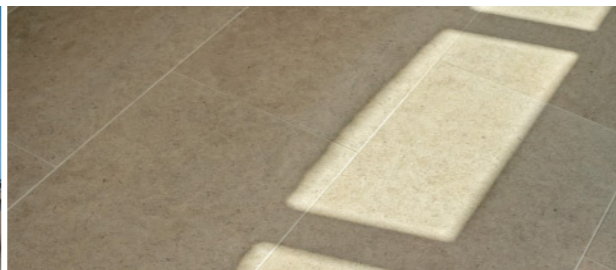

INSIDE AND OUT