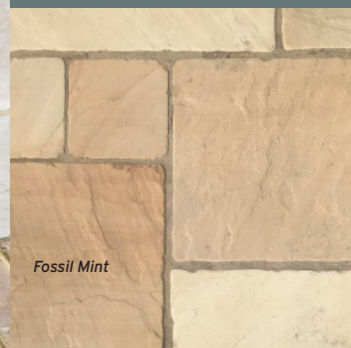

TUMBLED PAVING

Fossil Mint