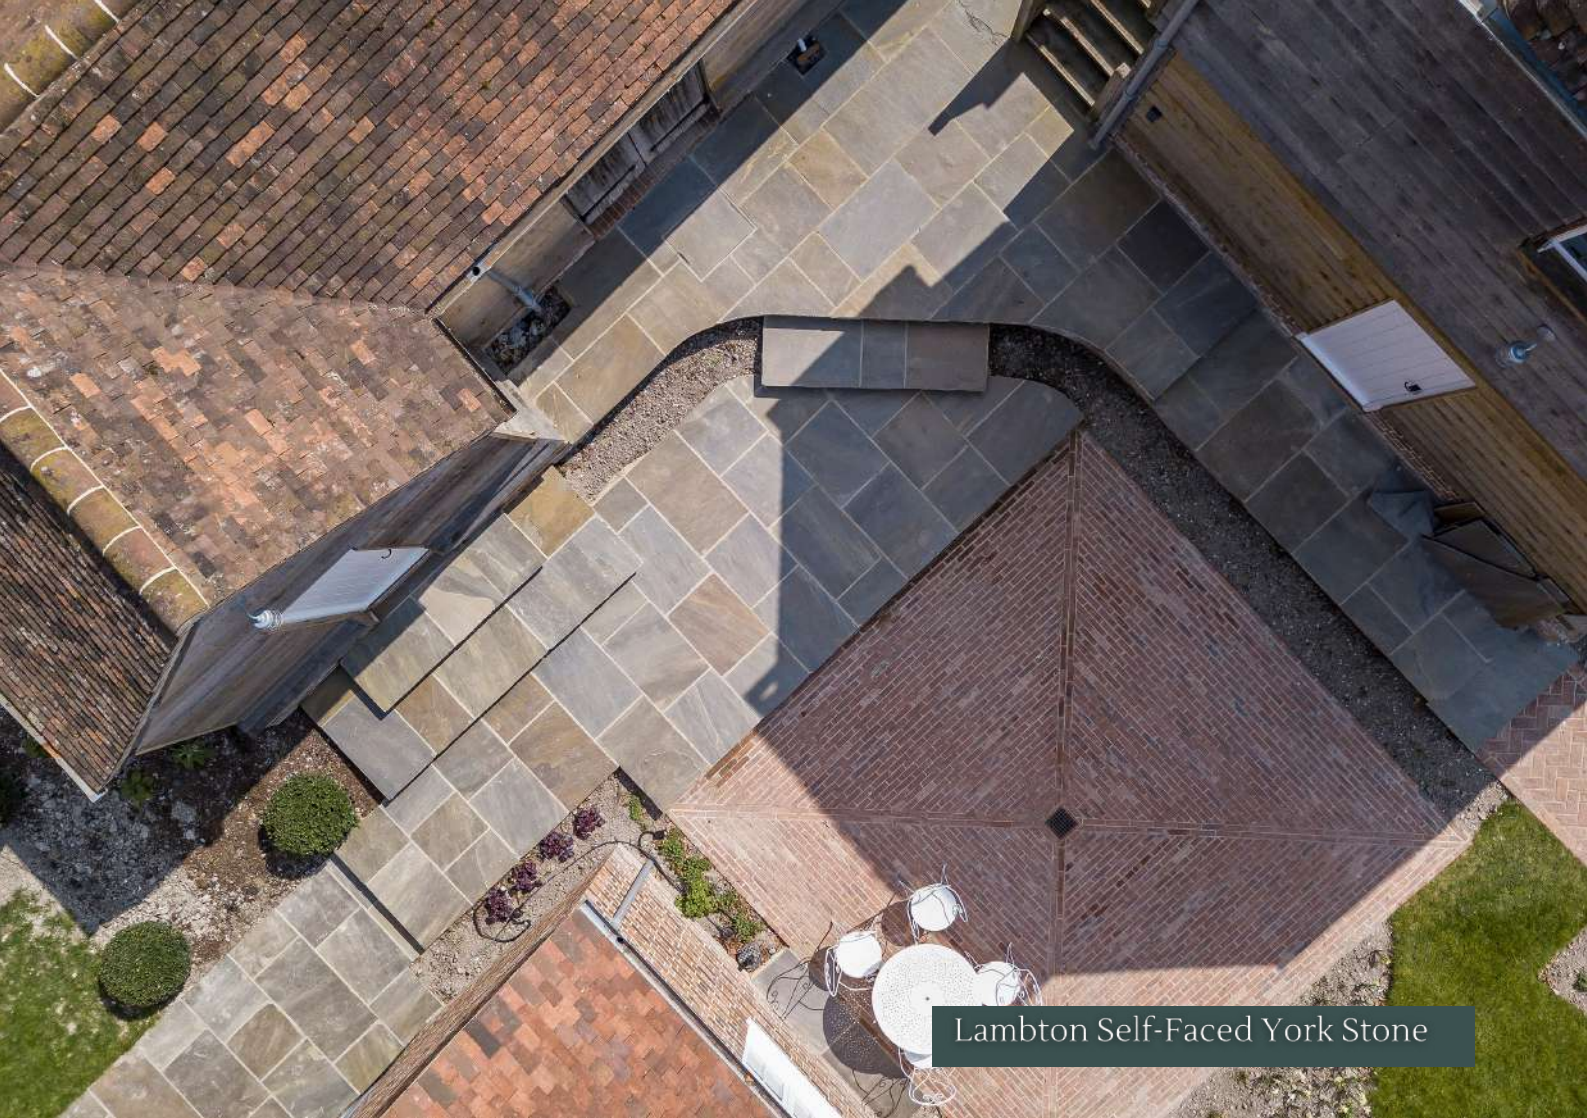

Lambton Self-Faced York Stone