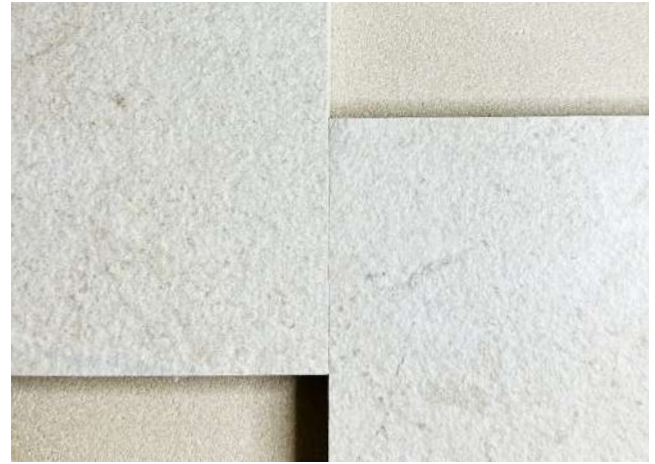

This is a perfect choice for enhancing your exterior space. Designed specifically for exterior paving projects, this porcelain paving offers both style and functionality.

- Handcut
- Sawn