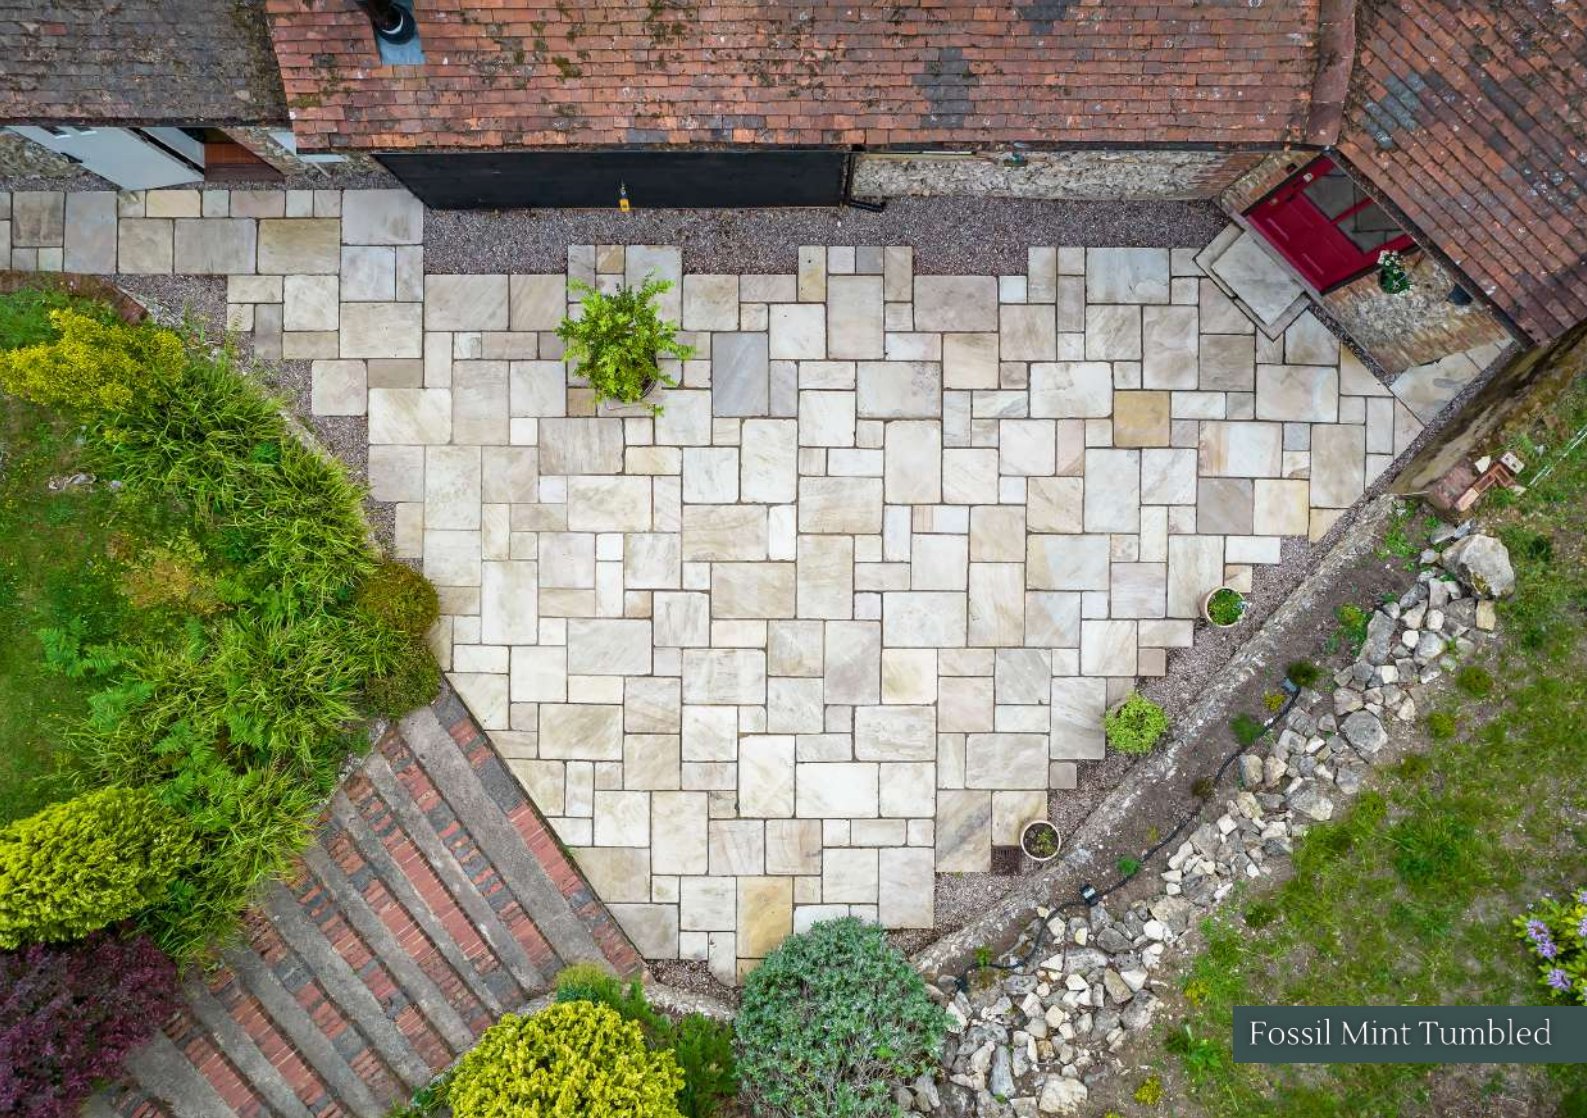

Fossil Mint Tumbled