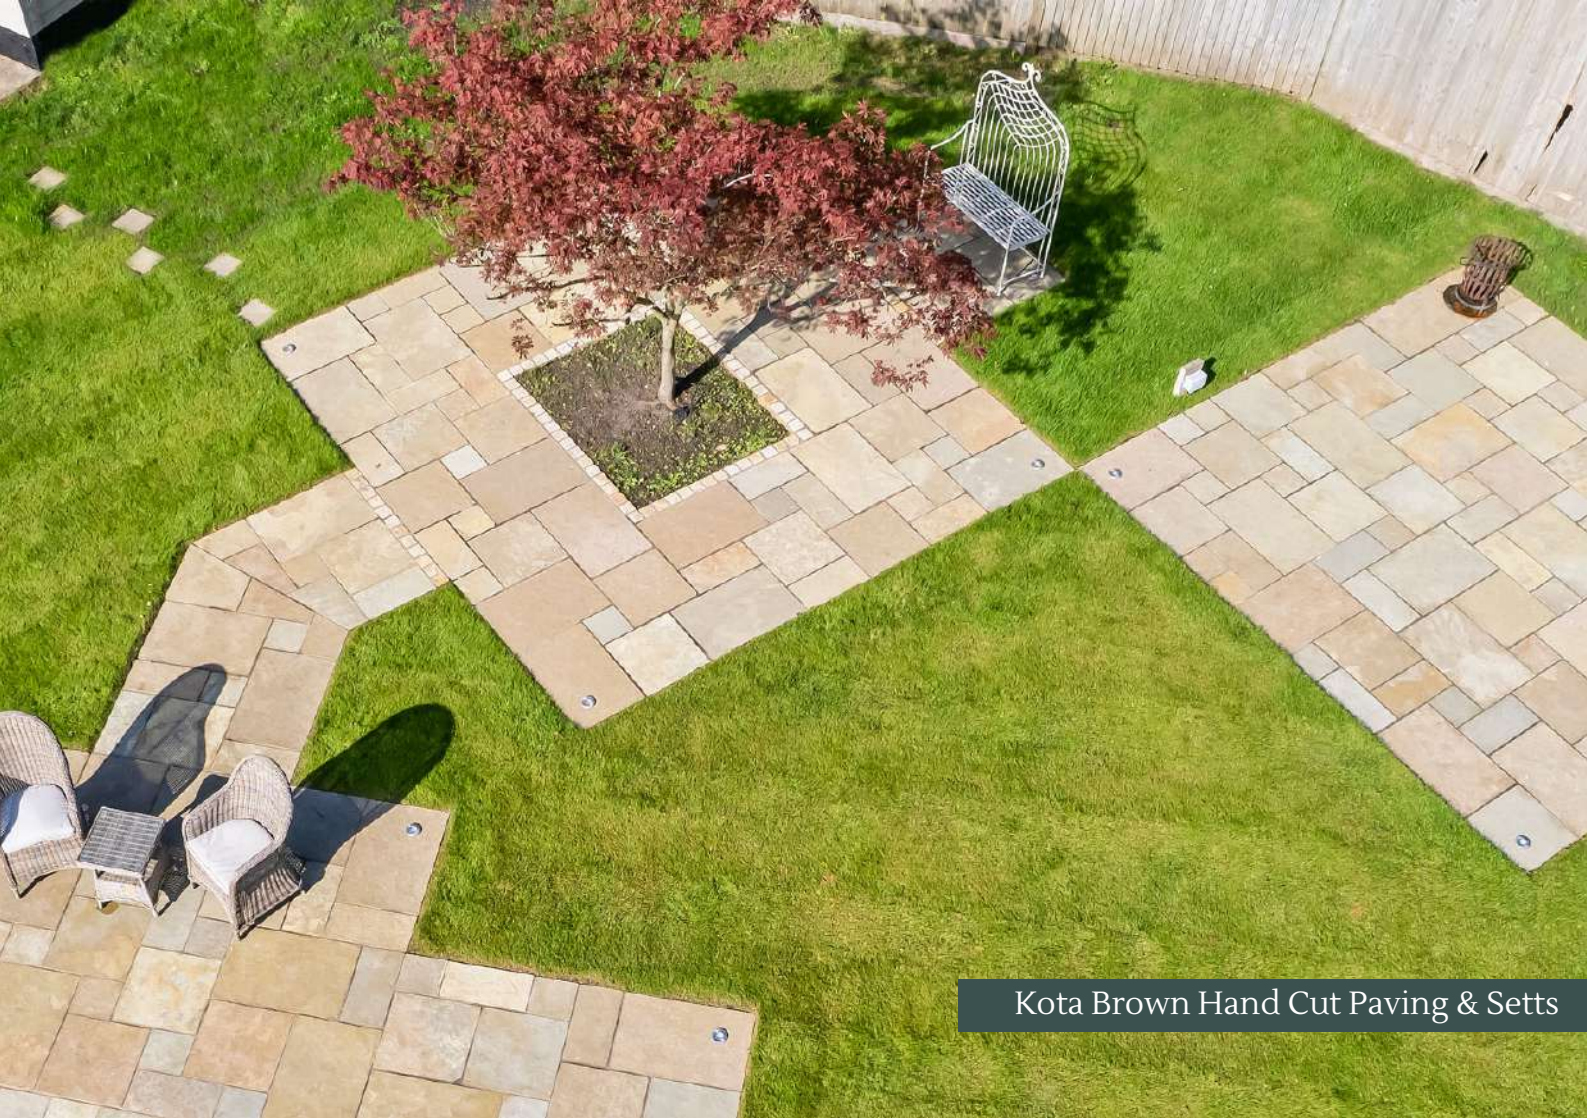

Kota Brown Hand Cut Paving & Setts