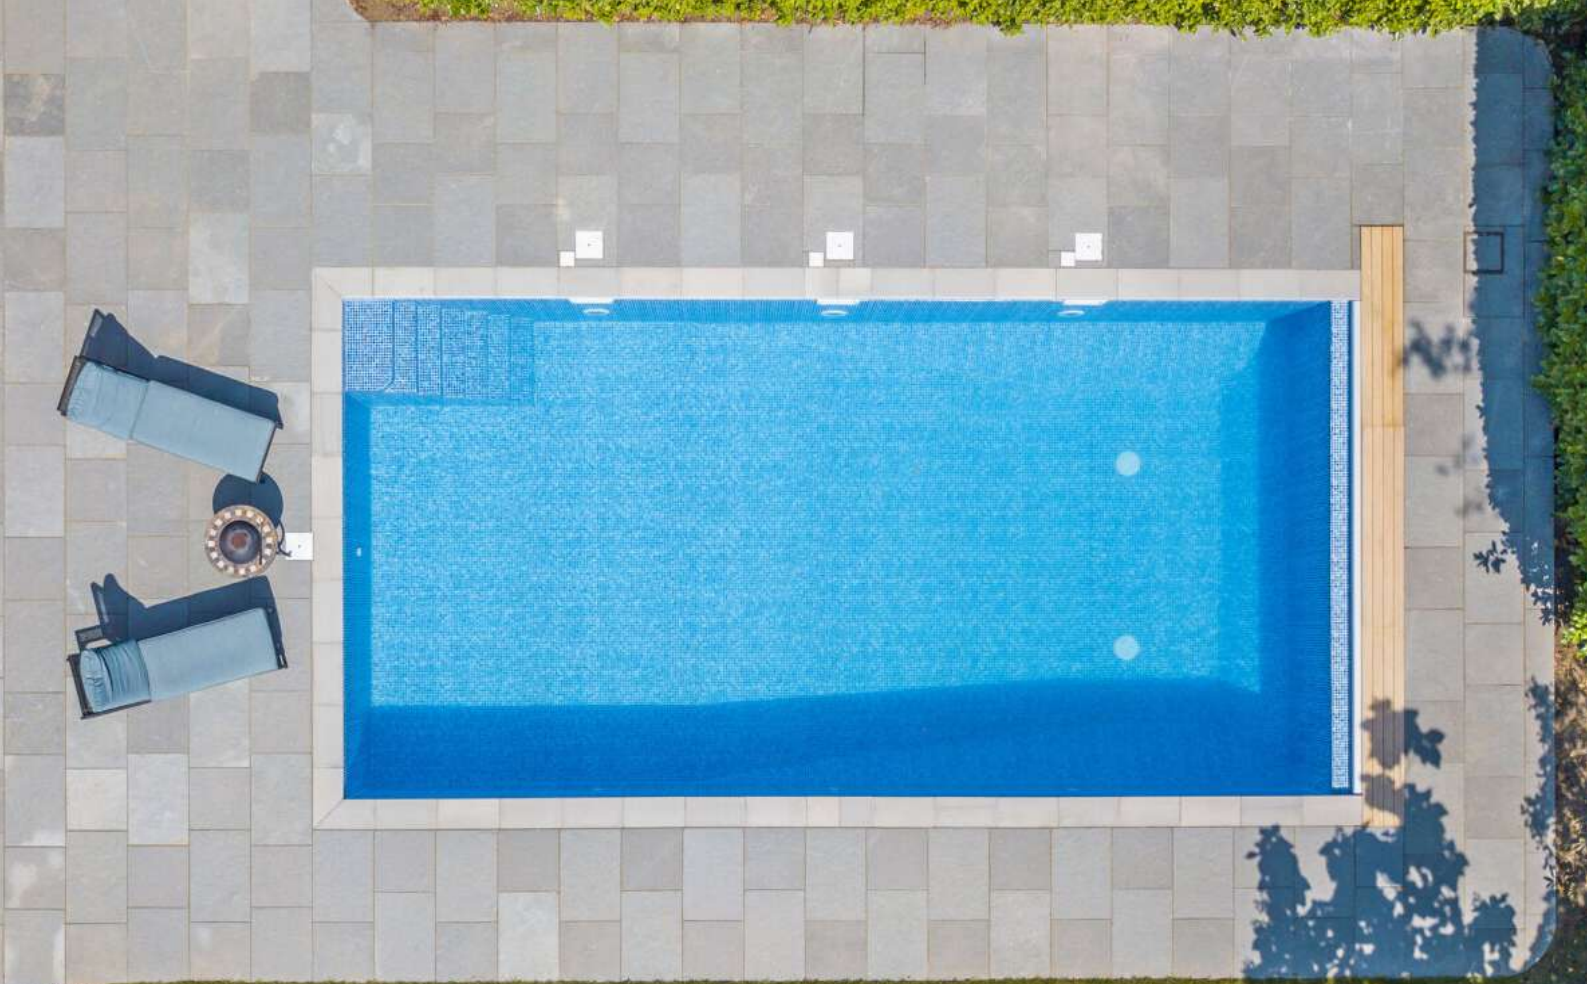

Tundra Grey Sawn Paving & Kandla Grey S&S Copings