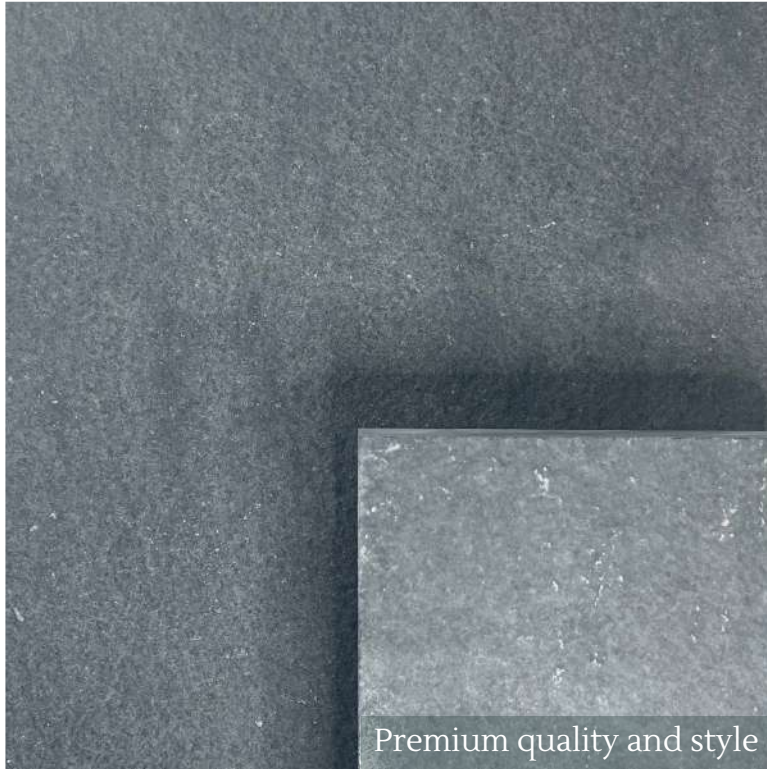

BLACK

Limestone

Premium quality and style