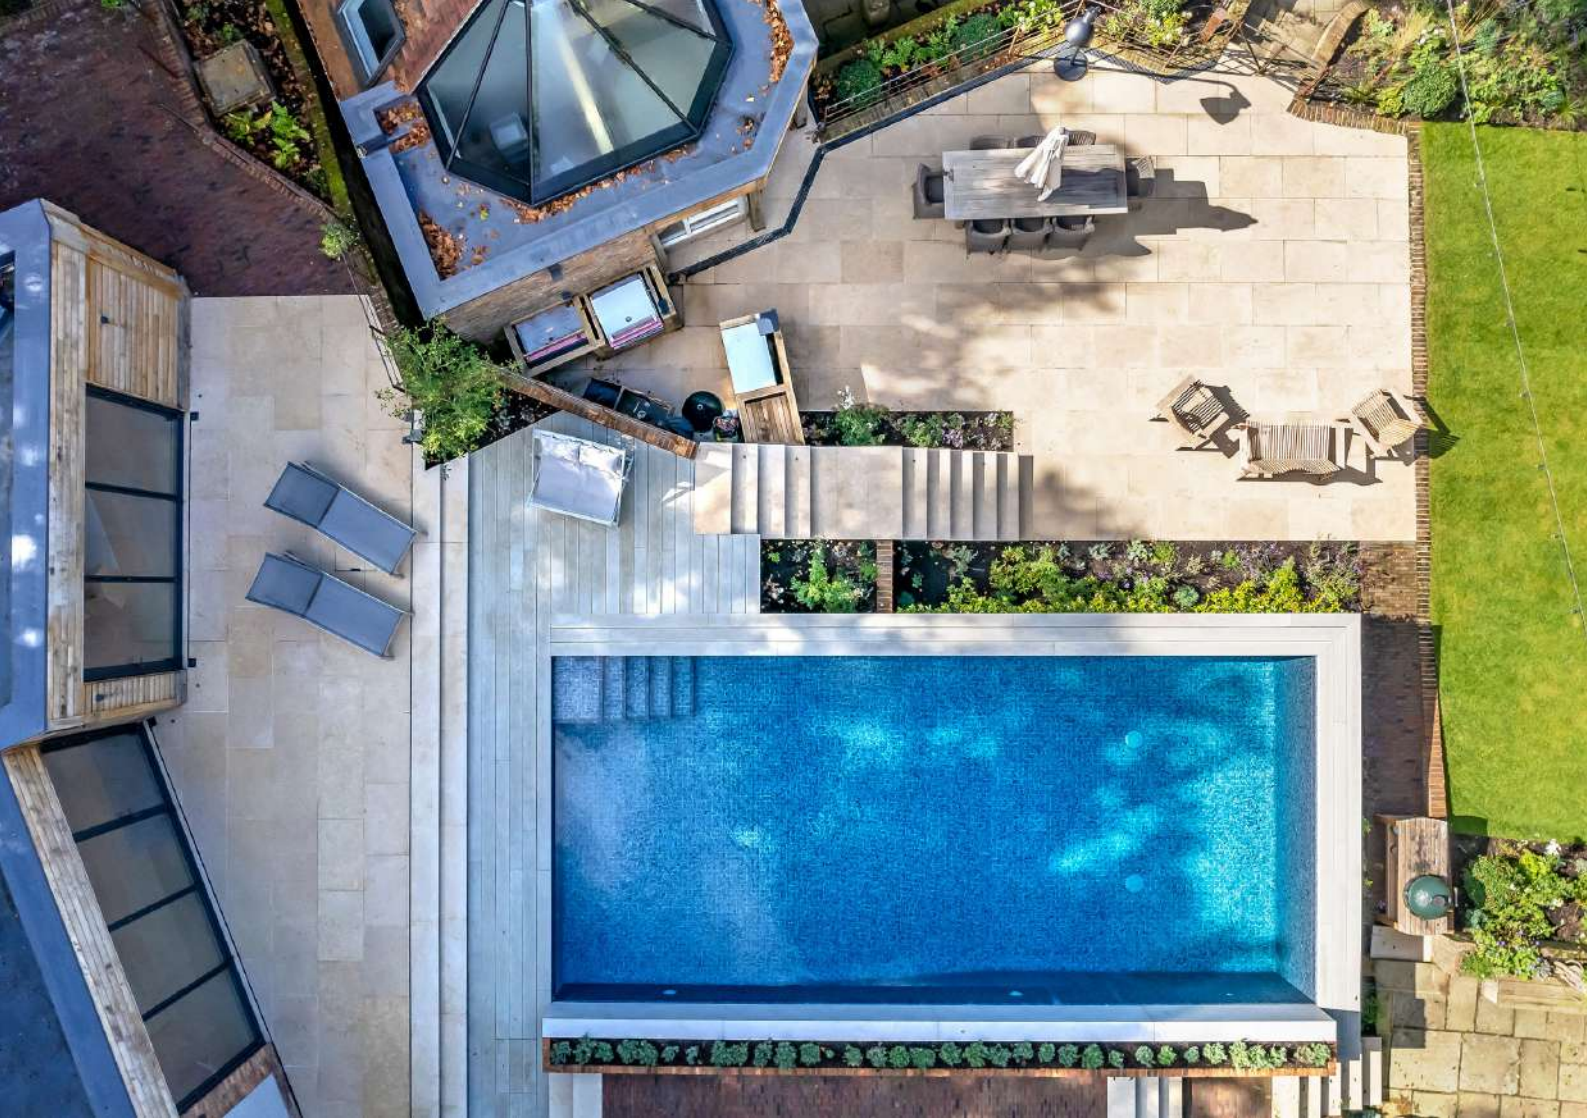

IN  
CELEBRATION OF  
THE DIAMOND  
JUBILEE OF  
HM QUEEN  
ELIZABETH II  
2 JUNE 2012

THIS  
IS THE  
WAY OF  
GOD

A photograph of a modern brick house with large glass windows and a patio. The patio features a circular stone fire pit, wicker furniture with cushions, and a concrete surface. The text "OUTDOOR LIVING & DINING" is overlaid in white serif font across the center of the image.

# OUTDOOR LIVING & DINING

A photograph of a set of three concrete steps leading up from a sidewalk. The steps are made of light-colored concrete with a darker border on each tread. The central landing is a square platform with a circular drain hole. The steps are flanked by dark mulch and various green plants, including some with purple flowers on the left and some with white flowers at the bottom. A black pipe is visible in the mulch on the right. The word "STEPS" is overlaid in white serif font in the center of the image.

STEPS

La Roche Luna

A gravel pathway leads through a garden with purple and yellow flowers. In the background, there are buildings, a utility pole, and a blue sky with white clouds. The word "PATHWAY" is overlaid in white text in the center of the image.